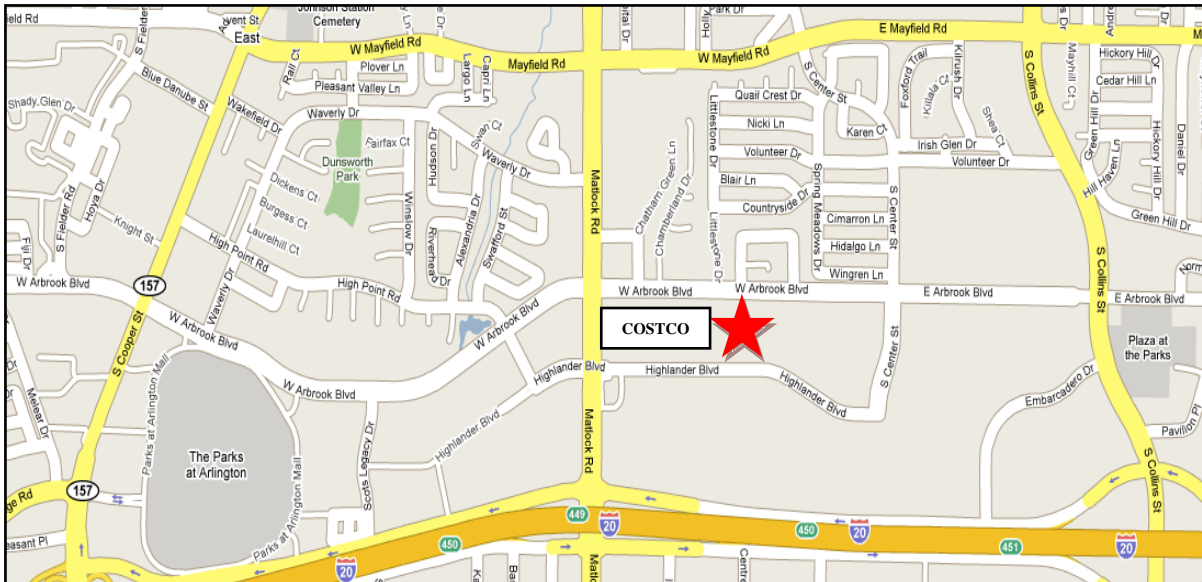

Sleep Healers – Arlington
400 West Arbrook Blvd. Suite 150A
Arlington, TX 76014

Located one block East of Matlock Rd. between W. Arbrook Blvd. and Highlander Blvd. next to Costco. Sleep Center entrance is on the Outside of the building's Southeast corner. Parking is directly in front of the entrance. Ring the bell to call the night technician.