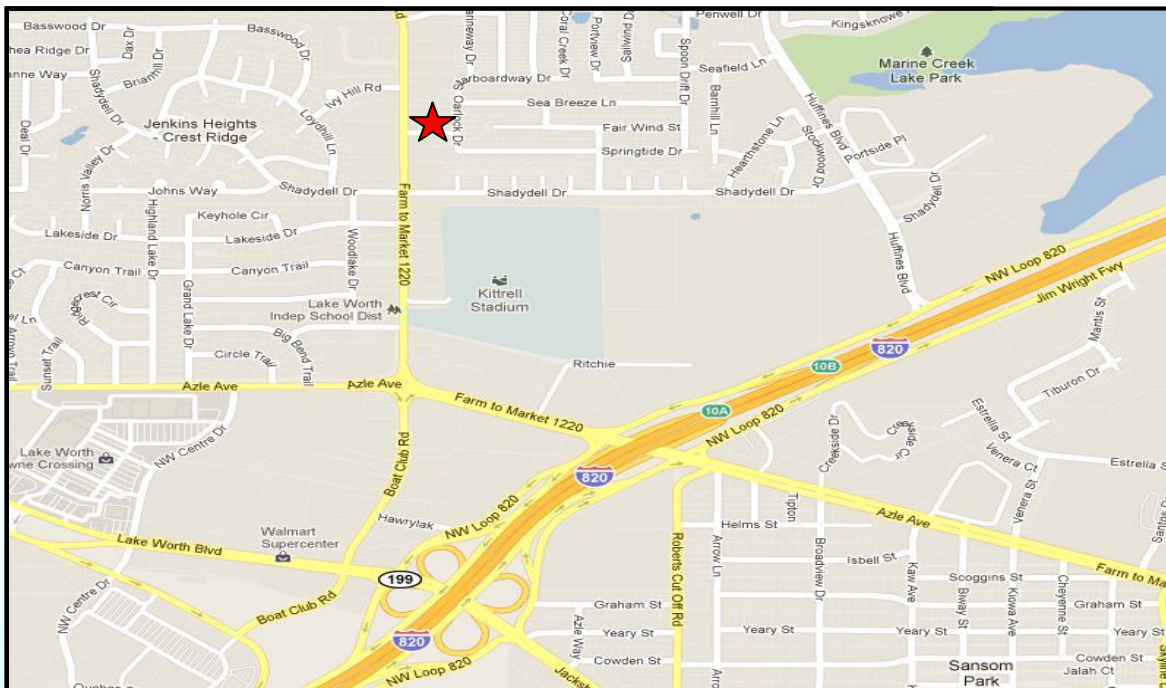

Sleep Healers – Lake Worth

6012 Reef Point Lane, Suite D
Fort Worth, TX 76135

North of Hwy 820, Azle Ave Exit. Go North on Boat Club Rd/FM 1220 for 1/2 mile. Turn Right on Reef Point Ln. Center is on the northwest corner of Reef Point Ln and Boat Club Rd. Parking is directly in front of the entrance. Please ring bell to call technician.