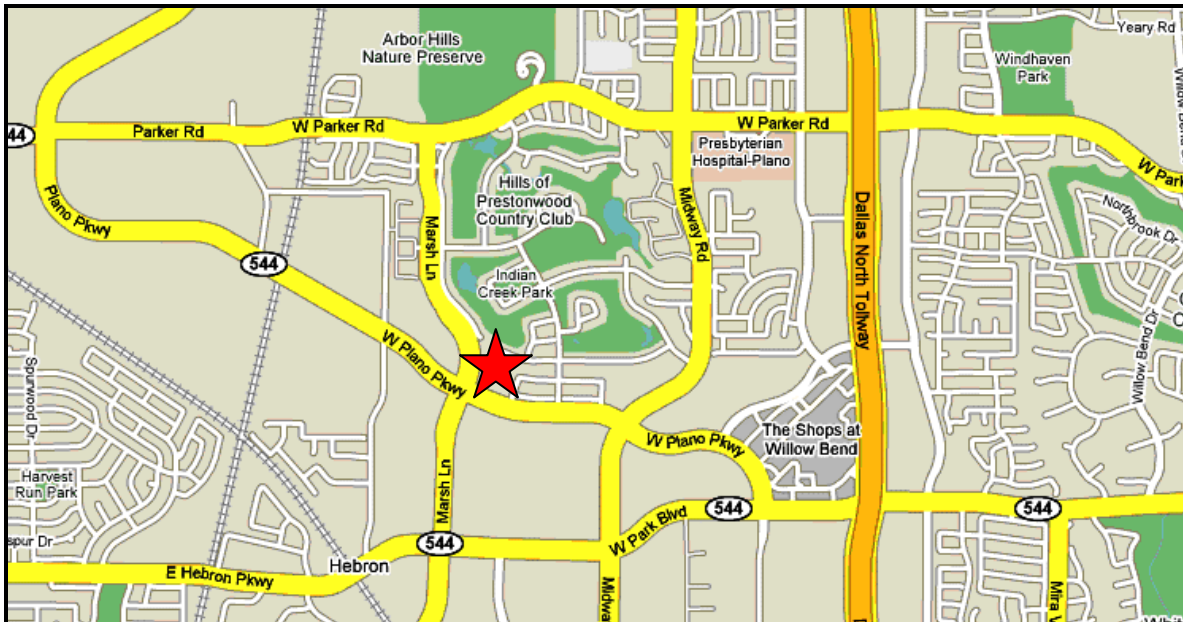

**Sleep Healers – Prestonwood**  
6957 W. Plano Parkway, Suite 1200  
Plano, TX 75093

Located in the Tx Clinic at Prestonwood. On the NE corner of Marsh Ln. and Plano Parkway, behind Prestonwood Baptist Church.

Upon Arrival:

Park in the front, closest to Plano Parkway.

The entrance to the Sleep Lab is separate and to the right of the main building entrance.

Ring door bell. Technician will ask your name through an intercom, then greet you at the front door.