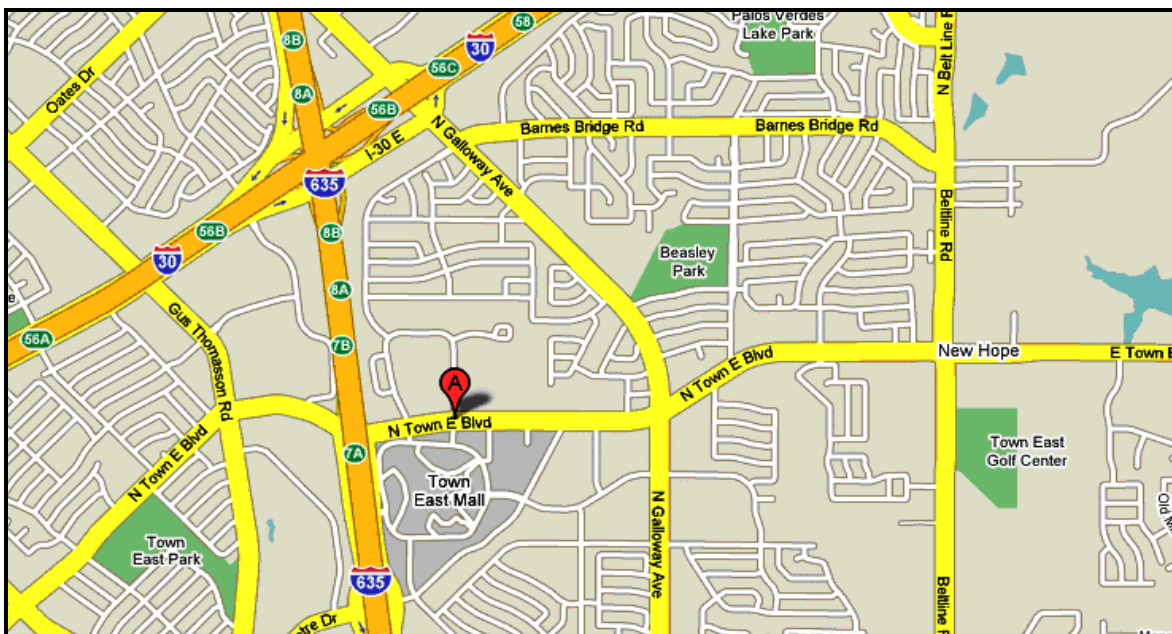

**Sleep Healers – Town East**  
**1645 Town East Blvd., Suite 503**  
**Mesquite, TX 75150**

From 635, take Town East Blvd. exit, go 1 block East on Town East Blvd., turn left (North) on Emporium Cir., drive 1/2 block and turn right in the Market East Shopping Center. The facility is located in the former Mervyn's parking lot, 3 doors down from the Starbuck's.